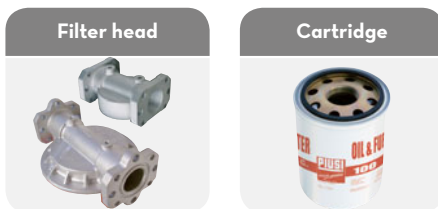

OIL

AdBlue®

WATER

WINDSCREEN

100 l/min filter with head

60 l/min filter with head

ON REQUEST

PRODUCTS' RANGE TECHNICAL DATA